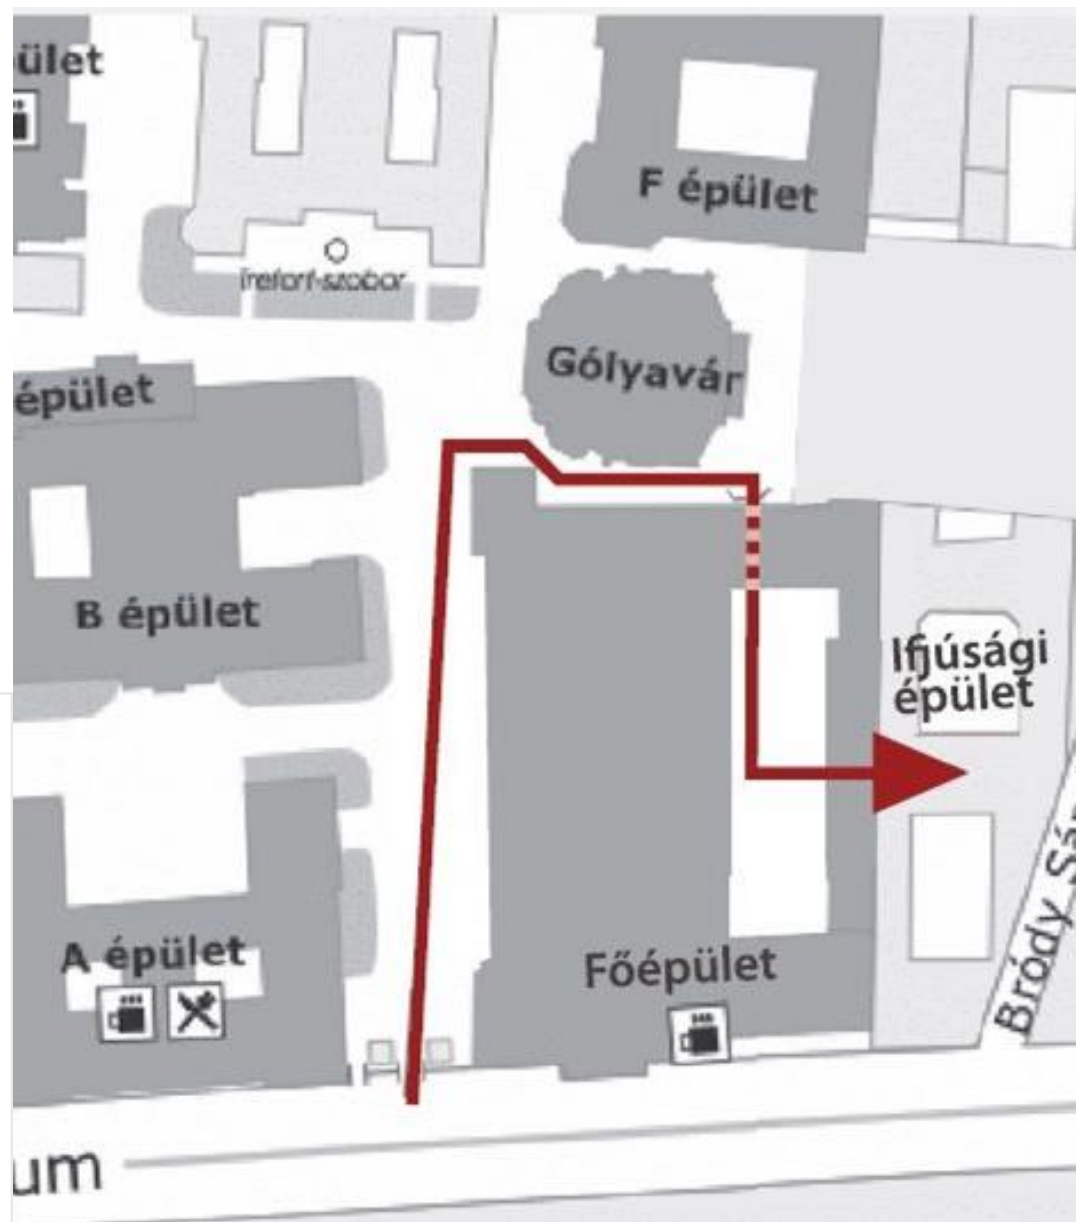

# ESN

Erasmus Student Network  
**ELTE**

You can find us at the 3rd floor of the youth building.

•You can also find the exact opening hours on our website.